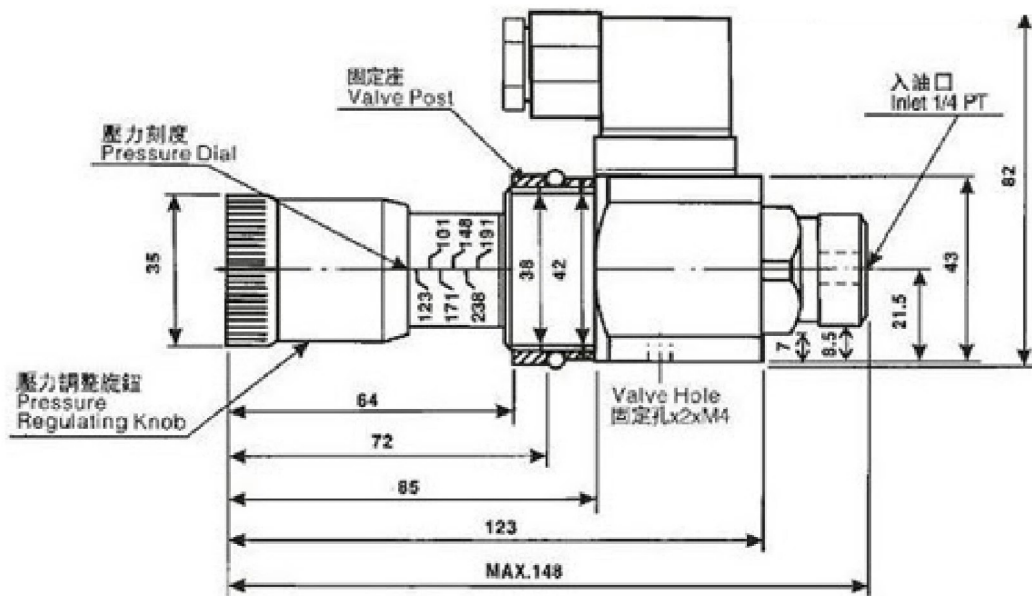

Pressure Switch

Code No.	Working Pressure	Max Pressure
JCS-02H	60-400kg/cm ²	400kg/cm ²
JCS-02N	30-250kg/cm ²	250kg/cm ²

Size Information

UNIT: mm